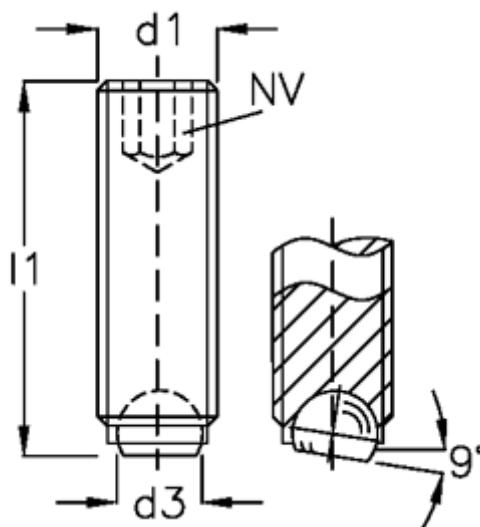

Article number: 20905618

Description: E+G Ball point screw  
GN 605-M6-16-B

## Measures

---

d1	= M6
d2	= 4.0
d3	= 3.2
Internal hexagon	= 3
l1	= 16